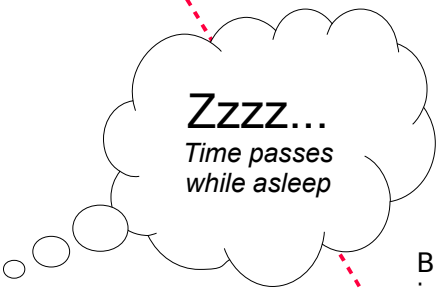

Suspend and Wakeup – Fixed BIOS time method

1. Before suspending

2. After wakeup