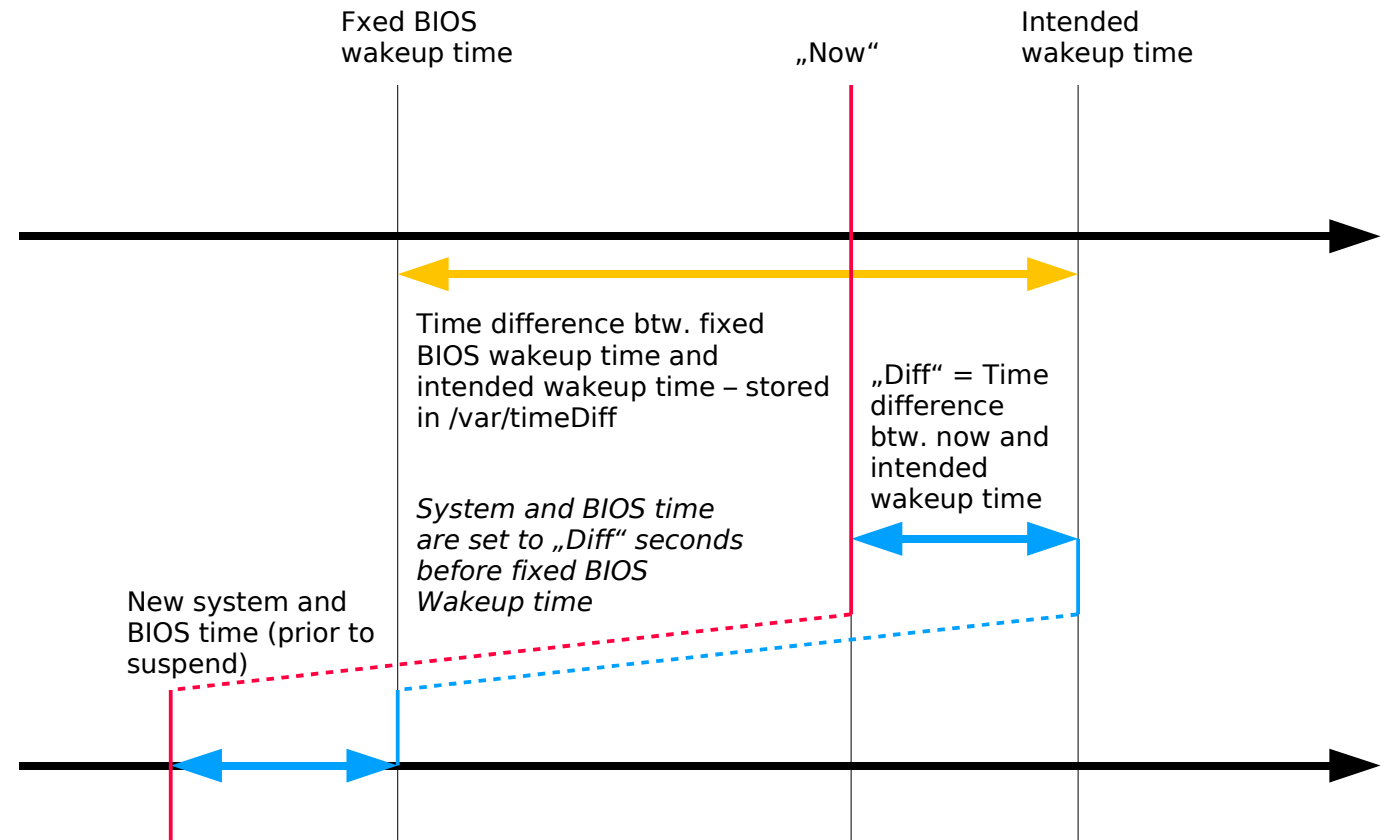

Suspend and Wakeup – Fixed BIOS time method

1. Before suspending

2. After wakeup